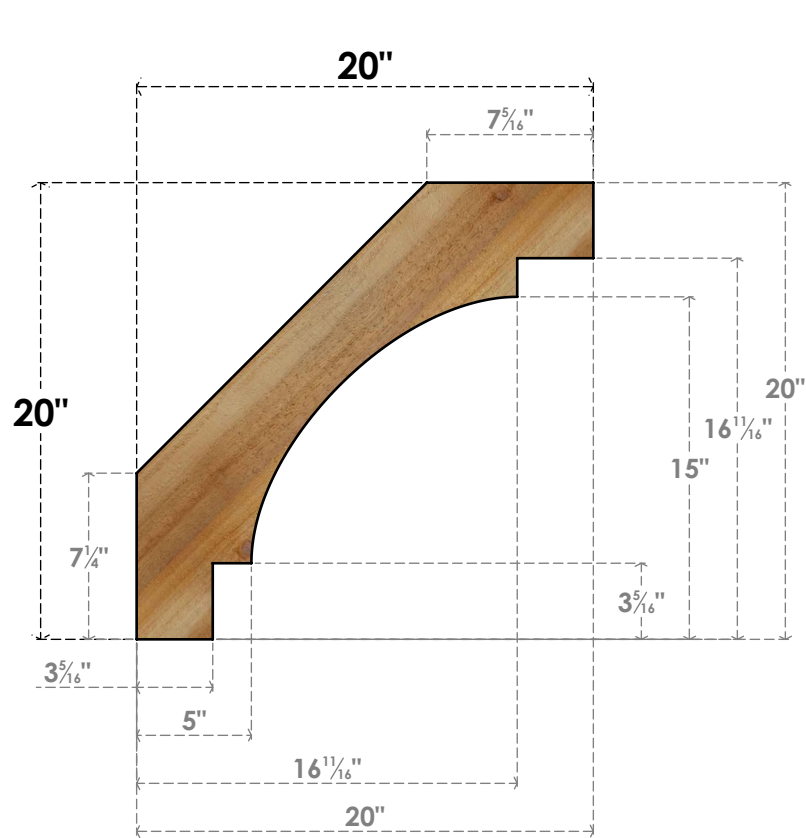

BRC04X20X20MRC00RWR

4"W X 20"D X 20"H MERCED ROUGH SAWN BRACE, WESTERN RED CEDAR

SIDE

FRONT

EKENA MILLWORK
 2300 WEST MAIN ST.
 CLARKSVILLE, TX 75426
 TOLL FREE: 866-607-0453
 WWW.EKENAMILLWORK.COM

NOTES

1. INSTALLATION TO BE COMPLETED IN ACCORDANCE WITH MANUFACTURER'S SPECIFICATIONS.
2. DRAWING MAY NOT BE TO SCALE
3. THIS DRAWING IS INTENDED FOR DESIGN AND PLANNING PURPOSES ONLY.
4. ALL INFORMATION CONTAINED HEREIN WAS CURRENT AT THE TIME OF DEVELOPMENT BUT MUST BE REVIEWED AND APPROVED BY THE PRODUCT MANUFACTURER TO BE CONSIDERED ACCURATE.
5. PRODUCTS ARE NOT KILN DRIED. THIS ITEM IS UNIQUE AND WILL CONTAIN THE NATURAL VARIATIONS THAT THE WOOD SPECIES OFFERS. THIS MAY RESULT IN VARIATIONS UP TO 1/4"