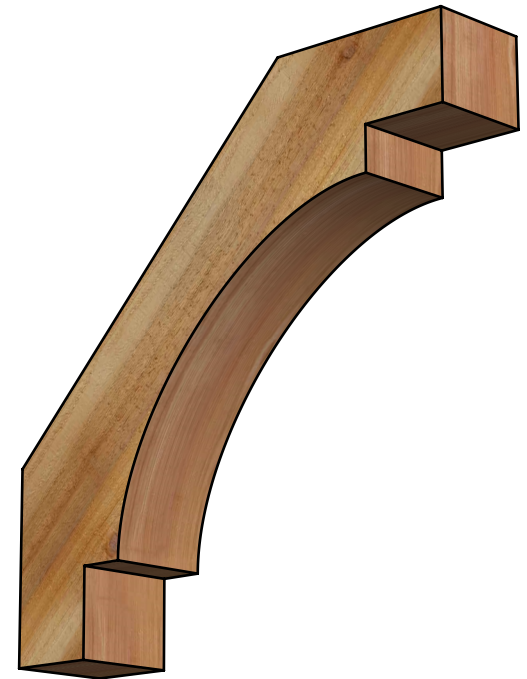

BRC04X20X20MRC00RWR

4"W X 20"D X 20"H MERCED ROUGH SAWN BRACE, WESTERN RED CEDAR

SIDE

FRONT

EKENA MILLWORK
 2300 WEST MAIN ST.
 CLARKSVILLE, TX 75426
 TOLL FREE: 866-607-0453
 WWW.EKENAMILLWORK.COM

NOTES

1. INSTALLATION TO BE COMPLETED IN ACCORDANCE WITH MANUFACTURER'S SPECIFICATIONS.
2. DRAWING MAY NOT BE TO SCALE
3. THIS DRAWING IS INTENDED FOR DESIGN AND PLANNING PURPOSES ONLY.
4. ALL INFORMATION CONTAINED HEREIN WAS CURRENT AT THE TIME OF DEVELOPMENT BUT MUST BE REVIEWED AND APPROVED BY THE PRODUCT MANUFACTURER TO BE CONSIDERED ACCURATE.
5. PRODUCTS ARE NOT KILN DRIED. THIS ITEM IS UNIQUE AND WILL CONTAIN THE NATURAL VARIATIONS THAT THE WOOD SPECIES OFFERS. THIS MAY RESULT IN VARIATIONS UP TO 1/4"